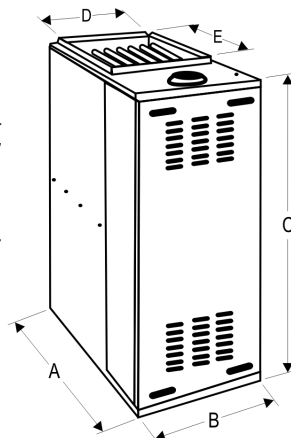

DIMENSIONS

MODEL	FURNACE (IN.)			PLENUM OPENINGS (IN)				EXHAUST VENT (IN)
				SUPPLY		RETURN		
	A	B	C	D	E	W	D	
MDA040NI3R	28-13/16	14-1/2	31-5/8	12-15/16	18-15/16	12-3/4	18-29/32	3
MDA060NI3R	28-13/16	14-1/2	31-5/8	12-15/16	18-15/16	12-3/4	18-29/32	4
MDA080NI3R	28-13/16	14-1/2	31-5/8	12-15/16	18-15/16	12-3/4	18-29/32	4
MDA080NI4R	28-13/16	17-1/2	31-5/8	15-15/16	18-15/16	15-3/4	18-29/32	4
MDA100NI3R	28-13/16	17-1/2	31-5/8	15-15/16	18-15/16	15-3/4	18-29/32	4
MDA100NI4R	28-13/16	17-1/2	31-5/8	15-15/16	18-15/16	15-3/4	18-29/32	4
MDA100NI5R	28-13/16	20-1/2	31-5/8	18-15/16	18-15/16	18-3/4	18-29/32	4
MDA120NI4R	28-13/16	20-1/2	31-5/8	18-15/16	18-15/16	18-3/4	18-29/32	4
MDA120NI5R	28-13/16	20-1/2	31-5/8	18-15/16	18-15/16	18-3/4	18-29/32	4
MDA140NI5R	28-13/16	23-1/2	31-5/8	21-15/16	18-15/16	21-3/4	18-29/32	4

All residential Series 80 gas furnaces include a full five year warranty. A limited, lifetime warranty is provided for the heat exchanger. A 5-year and a 10-year extended warranty covering parts and labor are also available. Visit CrownBoiler.com for complete details.

Specifications are subject to change without notice.