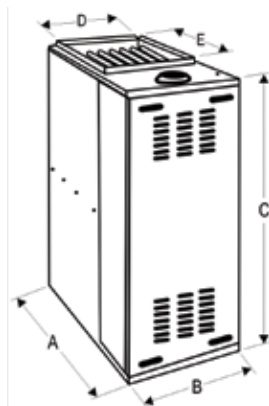

DIMENSIONS

MODEL	FURNACE (IN.)			PLENUM OPENINGS (IN.)				EXHAUST VENT (IN.)
				SUPPLY		RETURN		
	A	B	C	D	E	W	D	
MDA040NI3R	28-13/16	14-1/2	31-5/8	12-15/16	18-15/16	12-3/4	18-29/32	3
MDA060NI3R	28-13/16	14-1/2	31-5/8	12-15/16	18-15/16	12-3/4	18-29/32	4
MDA080NI3R	28-13/16	14-1/2	31-5/8	12-15/16	18-15/16	12-3/4	18-29/32	4
MDA080NI4R	28-13/16	17-1/2	31-5/8	15-15/16	18-15/16	15-3/4	18-29/32	4
MDA100NI3R	28-13/16	17-1/2	31-5/8	15-15/16	18-15/16	15-3/4	18-29/32	4
MDA100NI4R	28-13/16	17-1/2	31-5/8	15-15/16	18-15/16	15-3/4	18-29/32	4
MDA100NI5R	28-13/16	20-1/2	31-5/8	18-15/16	18-15/16	18-3/4	18-29/32	4
MDA120NI4R	28-13/16	20-1/2	31-5/8	18-15/16	18-15/16	18-3/4	18-29/32	4
MDA120NI5R	28-13/16	20-1/2	31-5/8	18-15/16	18-15/16	18-3/4	18-29/32	4
MDA140NI5R	28-13/16	23-1/2	31-5/8	21-15/16	18-15/16	21-3/4	18-29/32	4

All residential Series 80 gas furnaces include a full five year warranty. A limited, lifetime warranty is provided for the heat exchanger. A 5-year and a 10-year extended warranty covering parts and labor are also available. Visit VelocityBoilerWorks.com for complete details.

Specifications are subject to change without notice.